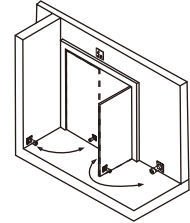

DOOR HOLDER SERIES

Floor and Wall Mount Door Holder with Signal

Size: 116Lx93Wx118H(mm)
Holding force: 50kg(110Lbs)
Voltage: 24VDC $\pm$ 10%(12V Need order)
Current: 12V/180mA 24V/70mA
Signal output: NO/NC/COM(YD-605-S)
Suitable for: Smoke proof doors
Optional: Press button to release the door
Weight: 1.4kg

Floor Mount Door Holder

Size: 80Lx80Wx120H(mm)
Size: 90Lx90Wx128H(mm)
Holding force: 50kg(110Lbs)(YD-606/-S)
Holding force: 180kg(350Lbs)(YD-606L/-S)
Voltage: 12/24VDC $\pm$ 10%(Adjustable)
Current: 12V/140mA 24V/70mA
Suitable for: Smoke proof doors
Optional: Press button to release the door
Weight: 1.05kg/1.8kg

Plastic Surface Smokeproof Door Holder

Size: 75Lx35Wx90H(mm)
Holding force: 50kg(110Lbs)
Voltage: 24VDC $\pm$ 10%(12V Need order)
Current: 12V/180mA 24V/70mA
Signal output: NO/NC/COM (YD-607-S)
Suitable for: Smoke proof doors
Optional: Press button to release the door
Weight: 0.82kg

YD-609B

European Type Floor Mount Door Holder

Size: 110Lx80Wx93H(mm)
Holding force: 50kg(110Lbs)
Voltage: 12/24VDC+10%(Adjustment)
Current draw: 12V/140mA 24V/70mA
Suitable for: All kinds of single & double smokeproof door
Optional: The hand moves and closes the door to release the button
Weight: 1.1kg

Electromagnetic door holder with bolt

Size: L148xW100xH76.65(mm)
Suction plate size: Φ 54x8.0(mm)
Voltage: 12/24VDC+10%(Adjustment)
Current draw: 12V/140mA 24V/70mA
Suitable for: All kinds of Single & Double
Smokeproof Door
Weight: 1.5kg

YD-34-E

Door Holder Bracket

Size: 147.55L x 72W x 65.5H (mm)
Material: The surface of the carbon steel sprayed with black oil paint
Used with: YD-603 & YD-604
Feature: Bracket can rotate in 180 degrees and extend
Weight: 0.8kg