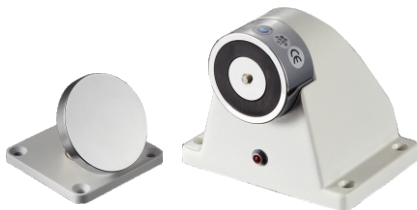

# DOOR HOLDER SERIES

**YD-605/605-S**

## Floor and Wall Mount Door Holder with Signal

Size: 116Lx93Wx118H(mm)  
 Holding force: 50kg(110Lbs)  
 Voltage: 24VDC $\pm$ 10%(12V Need order)  
 Current: 12V/180mA 24V/70mA  
 Signal output: NO/NC/COM(YD-605-S)  
 Suitable for: Smoke proof doors  
 Optional: Press button to release the door  
 Weight: 1.4kg

## Floor Mount Door Holder

Size: 80Lx80Wx120H(mm)  
 Size: 90Lx90Wx128H(mm)  
 Holding force: 50kg(110Lbs)(YD-606/-S)  
 Holding force: 180kg(350Lbs)(YD-606L/-S)  
 Voltage: 12/24VDC $\pm$ 10%(Adjustable)  
 Current: 12V/140mA 24V/70mA  
 Suitable for: Smoke proof doors  
 Optional: Press button to release the door  
 Weight: 1.05kg/1.8kg

## Plastic Surface Smokeproof Door Holder

Size: 75Lx35Wx90H(mm)  
 Holding force: 50kg(110Lbs)  
 Voltage: 24VDC $\pm$ 10%(12V Need order)  
 Current: 12V/180mA 24V/70mA  
 Signal output: NO/NC/COM (YD-607-S)  
 Suitable for: Smoke proof doors  
 Optional: Press button to release the door  
 Weight: 0.82kg