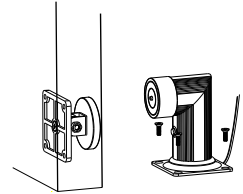

## Floor and Wall Mount Door Holder with Signal

Size: 116Lx93Wx118H(mm)  
 Holding force: 50kg(110Lbs)  
 Voltage: 24VDC $\pm$ 10%(12V Need order)  
 Current: 12V/180mA 24V/70mA  
 Signal output: NO/NC/COM(YD-605-S)  
 Suitable for: Smoke proof doors  
 Optional: Press button to release the door  
 Weight: 1.4kg

## Floor Mount Door Holder

Size: 80Lx80Wx120H(mm)  
 Size: 90Lx90Wx128H(mm)  
 Holding force: 50kg(110Lbs)(YD-606/-S)  
 Holding force: 180kg(350Lbs)(YD-606L/-S)  
 Voltage: 12/24VDC $\pm$ 10%(Adjustable)  
 Current: 12V/140mA 24V/70mA  
 Suitable for: Smoke proof doors  
 Optional: Press button to release the door  
 Weight: 1.05kg/1.8kg