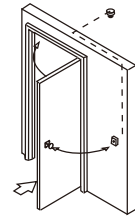

## Floor and Wall Mount Door Holder with Signal

Size: 116Lx93Wx118H(mm)  
 Holding force: 50kg(110Lbs)  
 Voltage: 24VDC $\pm$ 10%(12V Need order)  
 Current: 12V/180mA 24V/70mA  
 Signal output: NO/NC/COM(YD-605-S)  
 Suitable for: Smoke proof doors  
 Optional: Press button to release the door  
 Weight: 1.4kg

## Floor Mount Door Holder

Size: 80Lx80Wx120H(mm)  
 Size: 90Lx90Wx128H(mm)  
 Holding force: 50kg(110Lbs)(YD-606/-S)  
 Holding force: 180kg(350Lbs)(YD-606L/-S)  
 Voltage: 12/24VDC $\pm$ 10%(Adjustable)  
 Current: 12V/140mA 24V/70mA  
 Suitable for: Smoke proof doors  
 Optional: Press button to release the door  
 Weight: 1.05kg/1.8kg